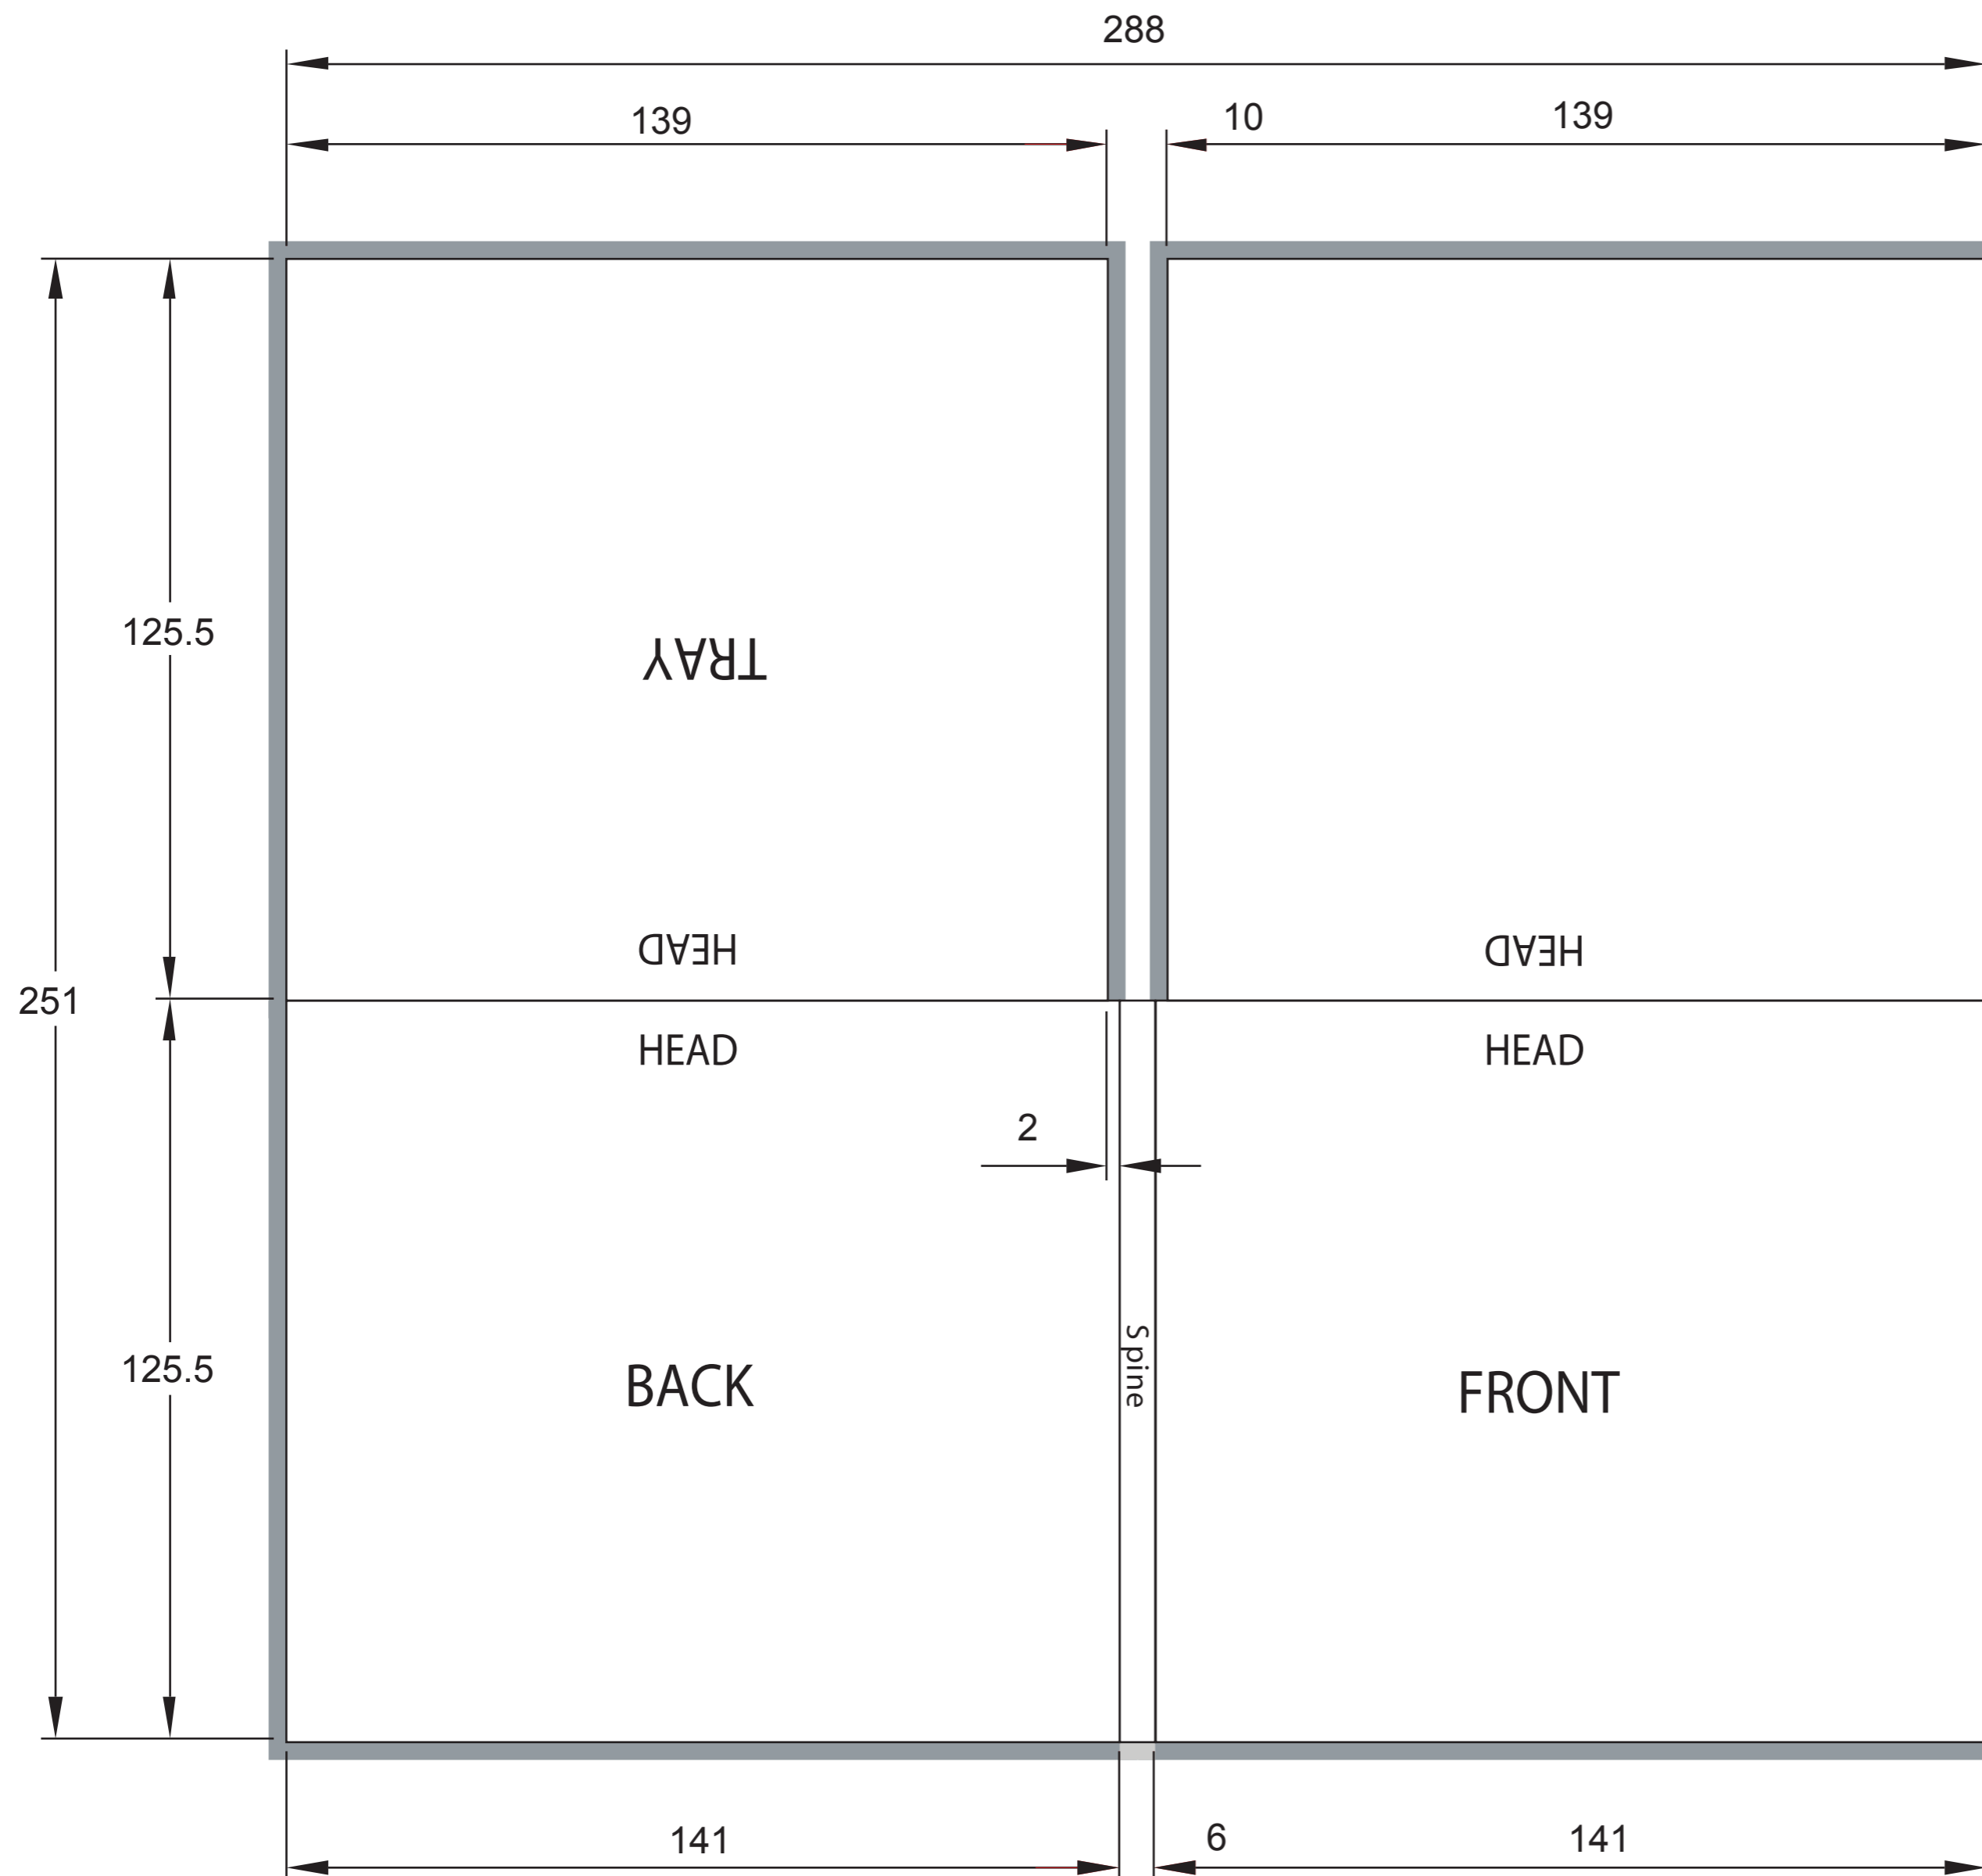

# 4 Panel DigiCase

Artwork should be in a minimum of 300 dpi and be supplied in one of the following file formats...

- CMYK (.tif)
- JPEG (.jpeg)
- TIFF (.tif)
- Adobe Acrobat (.pdf)
- Adobe Photoshop (.psd)

Please ensure that **ALL FONTS** are embedded.

PLEASE INCLUDE A MINIMUM BLEED OF 3MM